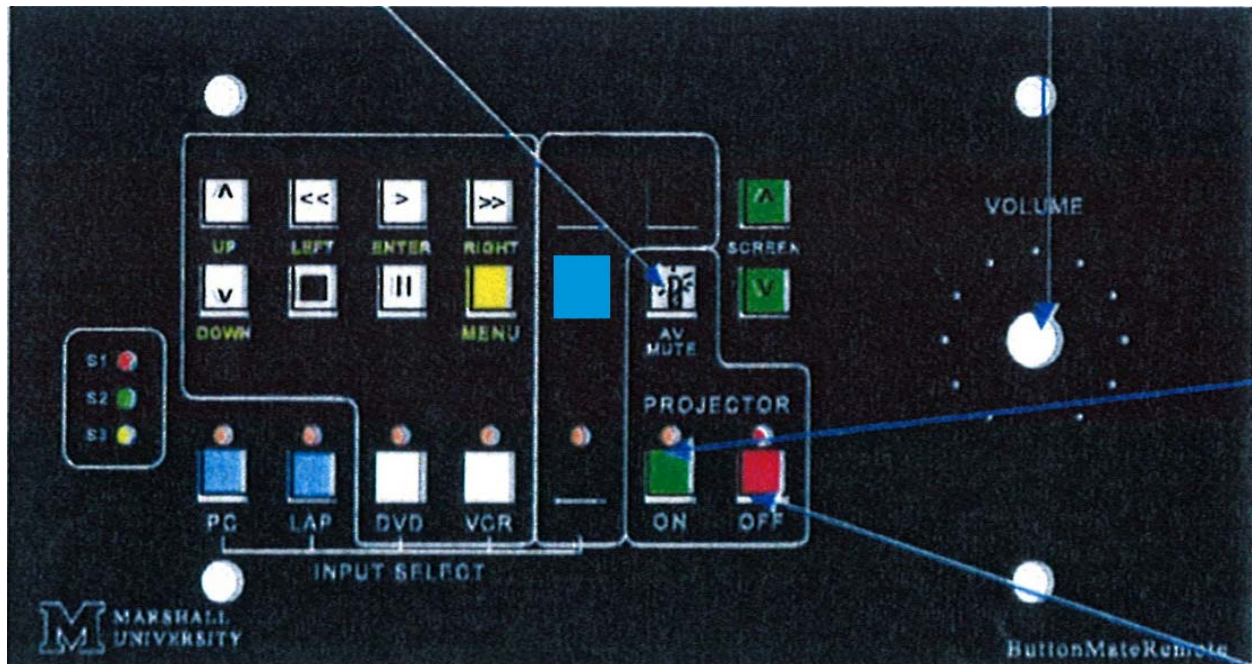

Control Panel Illustration:

Working buttons:

ON – Turns projector on

OFF – Turns projector off

PC – Sends display from PC inside lectern to projector.

LAP – Sends personal laptop connected to the top of lectern to projector.

DVD – Sends Blu-ray player inside lectern to projector. **Theater only**

AV MUTE – **Theater only**

BLUE button – Turns receiver on/off. **Theater only**