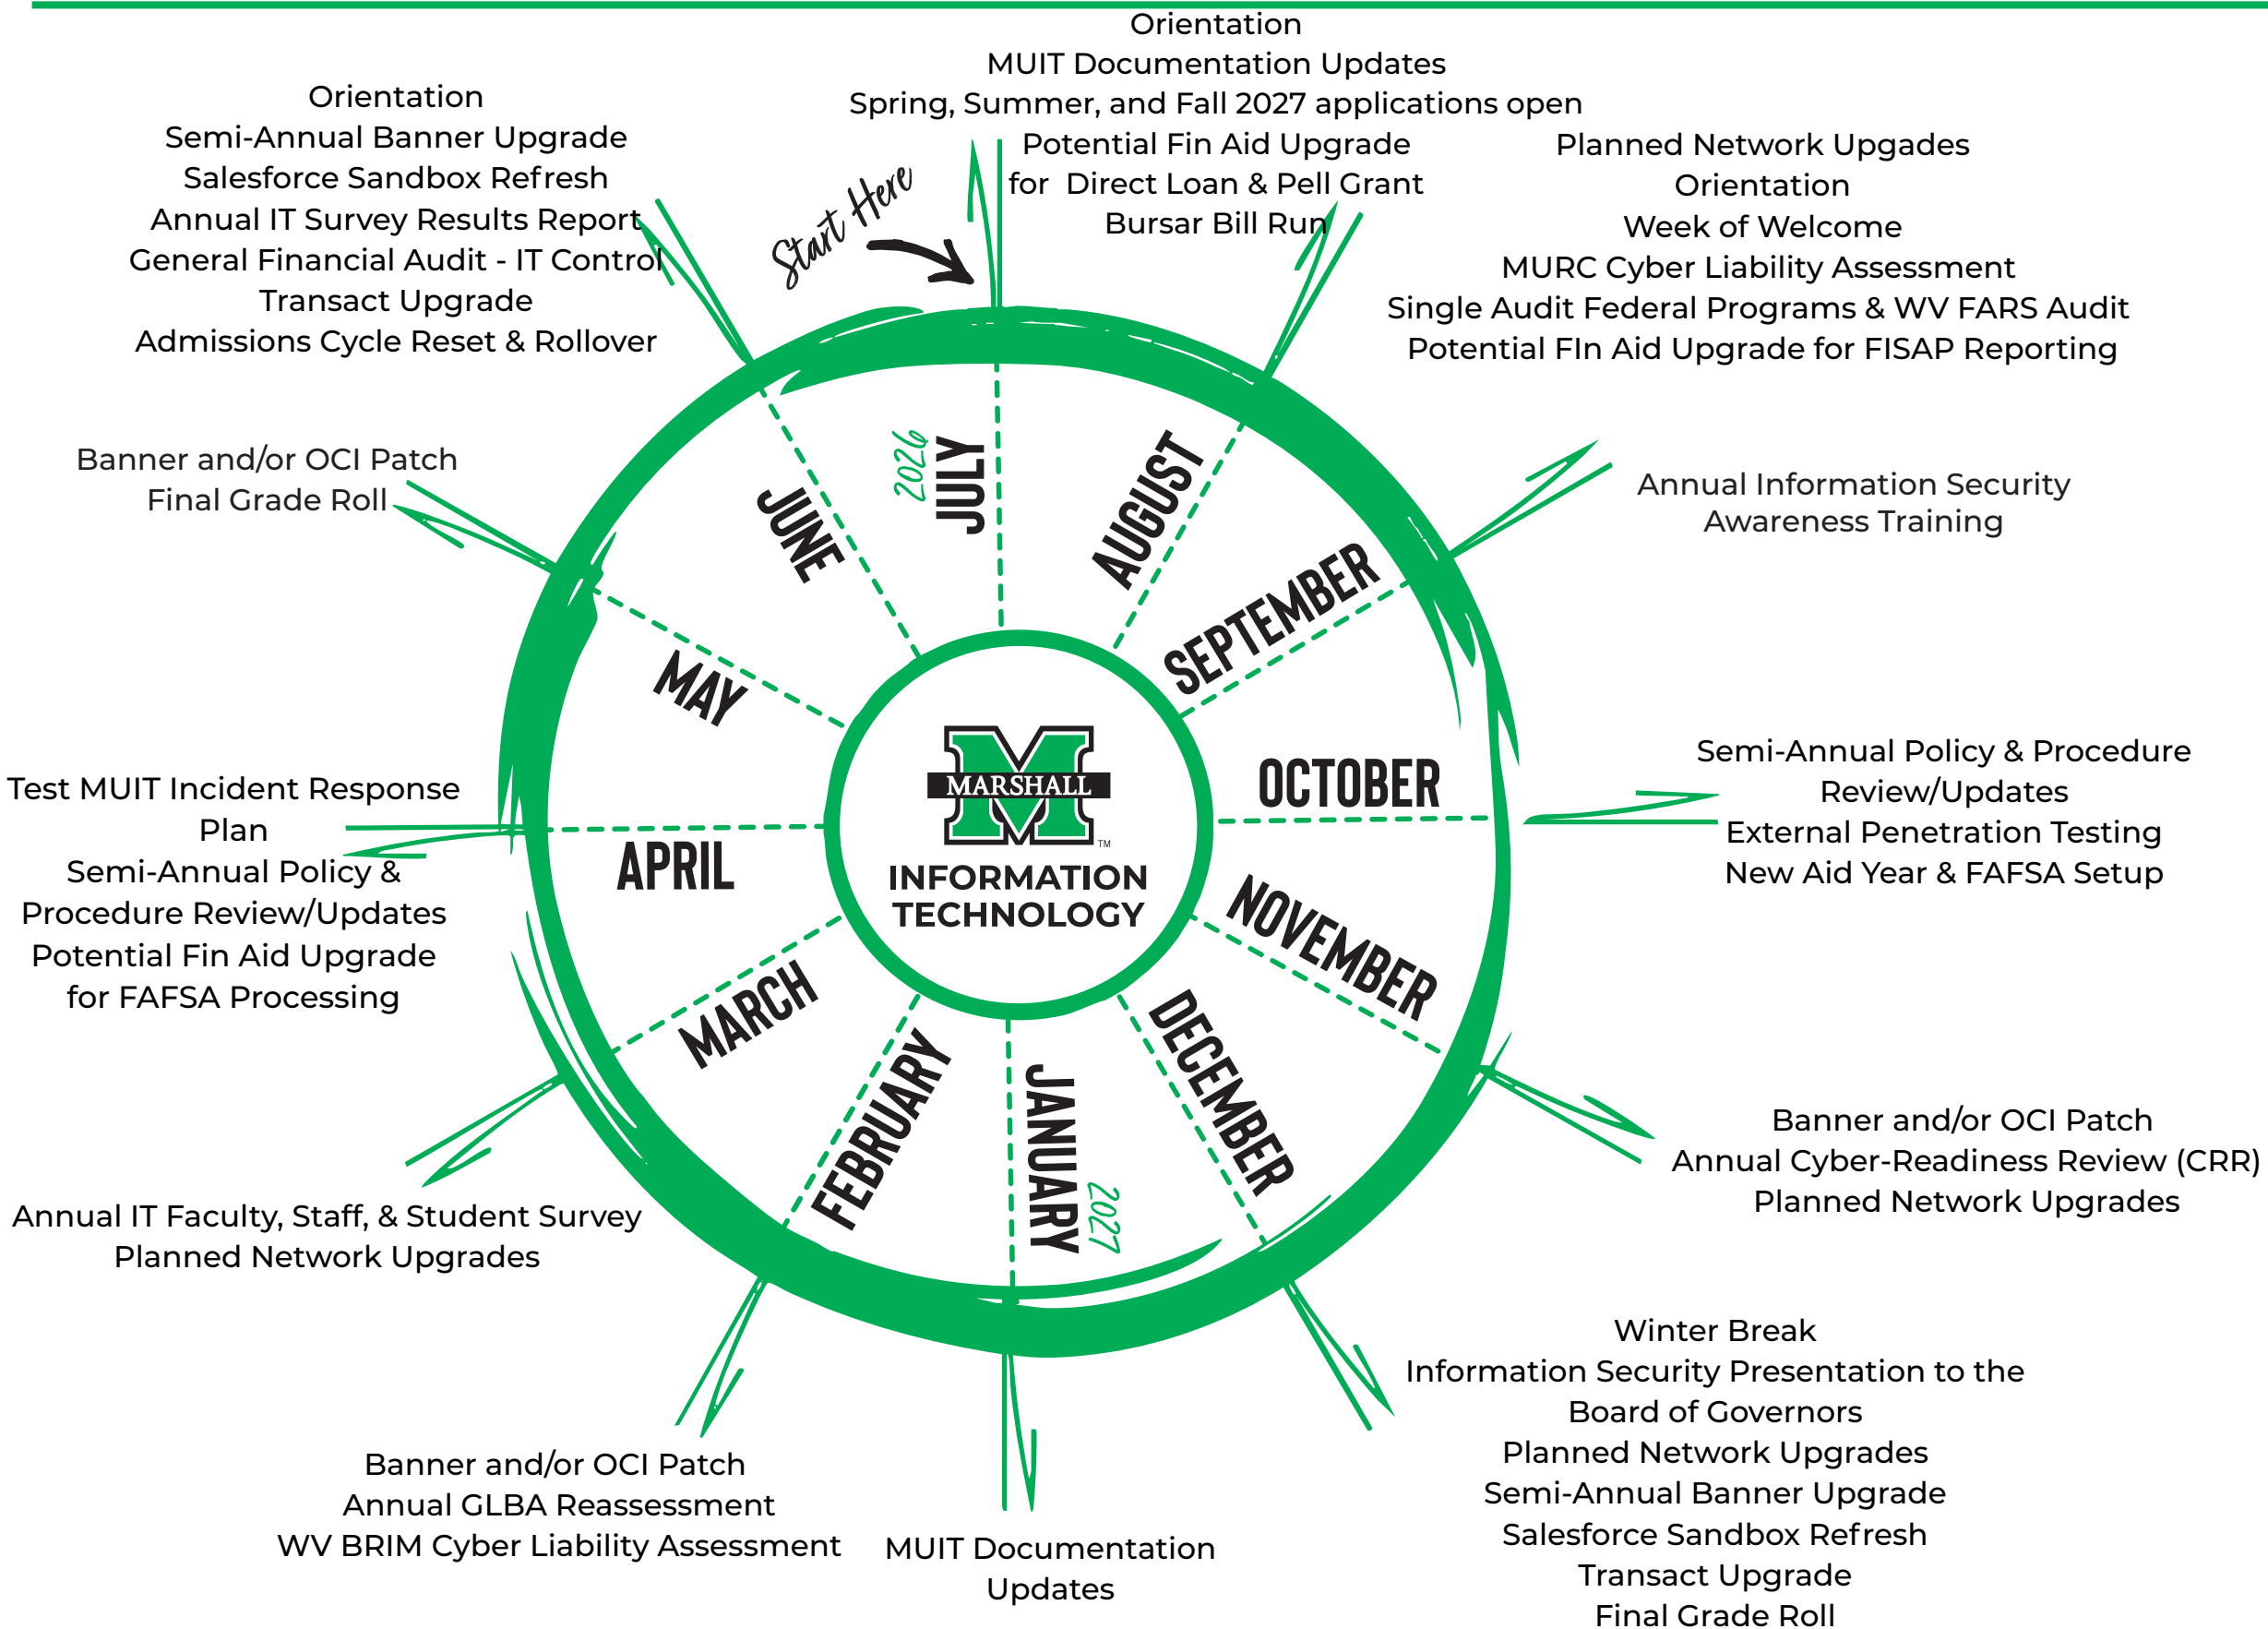

# MUIT OPERATIONS 2026-2027

## MAINTENANCE WINDOWS

Weekly on Sundays 4 AM to 8 AM

## PRODUCTION FREEZES

Orientation, Week of Welcome

Winter Break

University Holidays

Fall First day of Class - 10 days prior through 5 days after  
 Fall Last Day of Class - 5 days prior through 10 days after  
 Spring First day of Class - 5 days prior through 5 days after  
 Spring Last Day of Class - 5 days prior through  
 2 days after faculty grade submission  
 SOM Orientation July 27th to July 31st  
 SOM First Day of Class August 3rd  
 PA First Day of Class January 4th

### 2027

**February 28**  
 Banner and/or OCI Patch  
**March 14-16**  
 Planned Network Upgrades  
 Intermittent Outages by Building  
**April TBD**  
 Banner Fin Aid Upgrades  
**May 23**  
 Banner and/or OCI Patch  
**June 19-20**  
 Semi-Annual Banner Upgrade  
 Salesforce Sandbox Refresh  
**June TBD**  
 Transact Upgrade