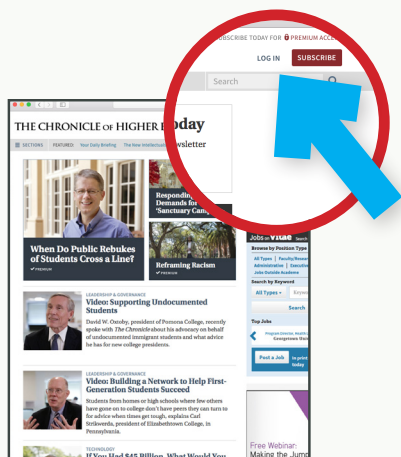

## YOUR PASSPORT TO HIGHER ED INTELLIGENCE

The Chronicle's daily news articles, data, and special reports are available anytime and anywhere. With one login, users can search and read premium content in the office, off campus, or on-the-go.